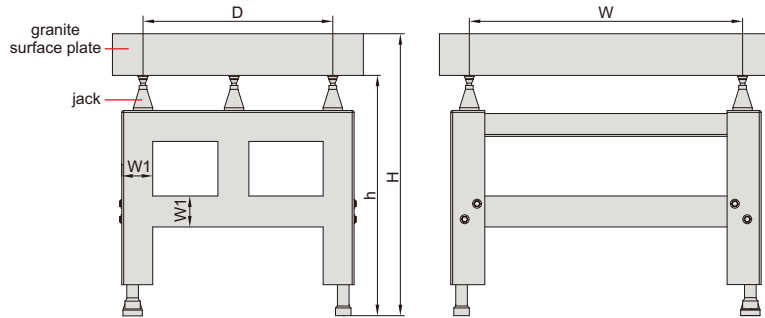

STANDS FOR GRANITE SURFACE PLATES

6902-64A

- For medium size granite surface plates
- 5 jacks are included
- Adjusting range of jacks: 25mm
- One foot on the bottom is adjustable

Low stands

							(mm)
Code	For granite surface plate	W	D	H (with granite surface plate)	h (without granite surface plate)	W1	
6902-64A	630x400x80mm (code 6900-064 and 6900-164)	352	224	775-800	695-720	80	
6902-66A	630x630x100mm (code 6900-066 and 6900-166)	352	352	775-800	675-700	80	
6902-85A	800x500x100mm (code 6900-085 and 6900-185)	448	280	775-800	675-700	80	
6902-106A	1000x630x140mm (code 6900-0106 and 6900-1106)	560	352	755-780	615-640	80	
6902-107A	1000x750x150mm (code 6900-0107 and 6900-1107)	560	420	755-780	605-630	80	
6902-101A	1000x1000x150mm (code 6900-0101 and 6900-1101)	560	560	755-780	605-630	80	
6902-128A	1200x800x160mm (code 6900-0128 and 6900-1128)	672	448	755-780	595-620	80	
6902-161A	1600x1000x180mm (code 6900-0161 and 6900-1161)	896	560	755-780	575-600	80	
6902-201A	2000x1000x220mm (code 6900-0201 and 6900-1201)	1120	560	755-780	535-560	100	
6902-202A	2000x1500x250mm (code 6900-0202 and 6900-1202)	1120	840	755-780	505-530	100	

High stands

							(mm)
Code	For granite surface plate	W	D	H (with granite surface plate)	h (without granite surface plate)	W1	
6902-64H	630x400x80mm (code 6900-064 and 6900-164)	352	224	1000-1025	920-945	80	
6902-66H	630x630x100mm (code 6900-066 and 6900-166)	352	352	1000-1025	900-925	80	
6902-85H	800x500x100mm (code 6900-085 and 6900-185)	448	280	1000-1025	900-925	80	
6902-106H	1000x630x140mm (code 6900-0106 and 6900-1106)	560	352	1000-1025	860-885	80	
6902-107H	1000x750x150mm (code 6900-0107 and 6900-1107)	560	420	1000-1025	850-875	80	
6902-101H	1000x1000x150mm (code 6900-0101 and 6900-1101)	560	560	1000-1025	850-875	80	
6902-128H	1200x800x160mm (code 6900-0128 and 6900-1128)	672	448	1000-1025	840-865	80	
6902-161H	1600x1000x180mm (code 6900-0161 and 6900-1161)	896	560	1000-1025	820-845	80	
6902-201H	2000x1000x220mm (code 6900-0201 and 6900-1201)	1120	560	1000-1025	780-805	100	
6902-202H	2000x1500x250mm (code 6900-0202 and 6900-1202)	1120	840	1000-1025	750-775	100